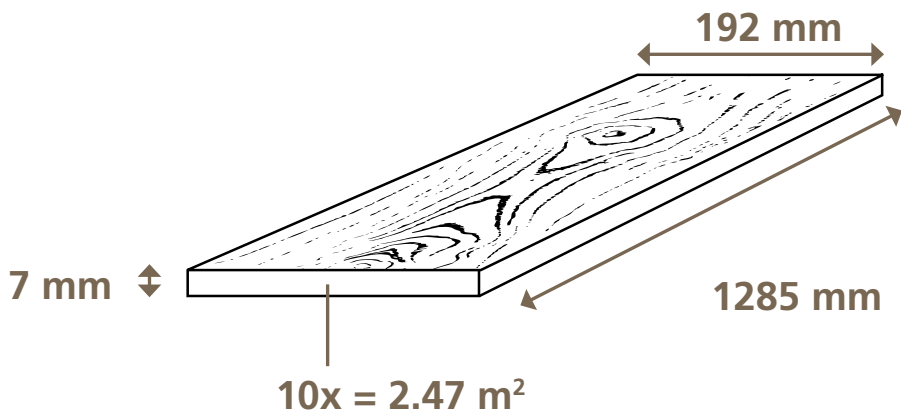

8096

CHÊNE SAN DIEGO

HIGH QUALITY FLOORING

www.euro-home.com