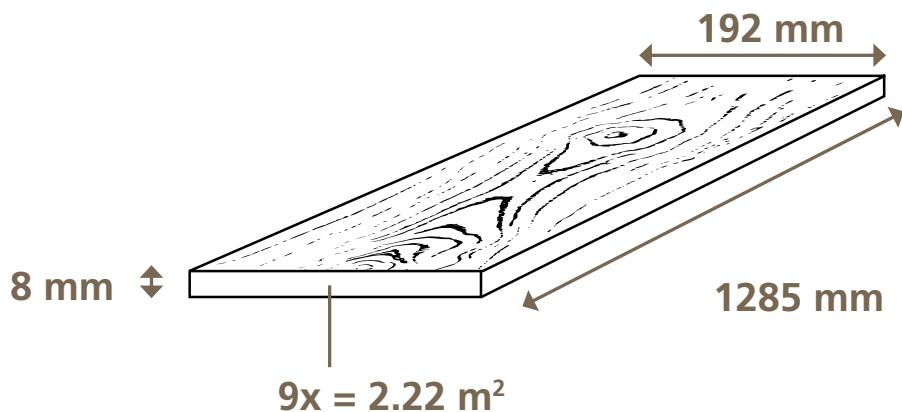

8222 CHÊNE RUGGED

HIGH QUALITY FLOORING

www.euro-home.com