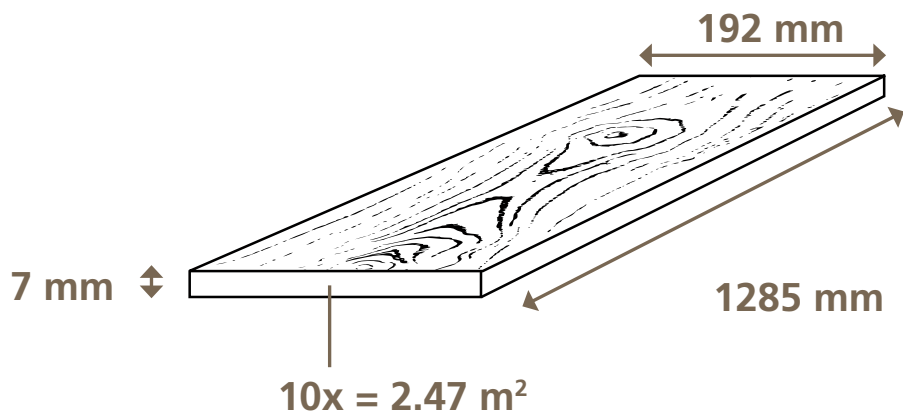

8812 URBAN LEGEND

HIGH QUALITY FLOORING

www.euro-home.com