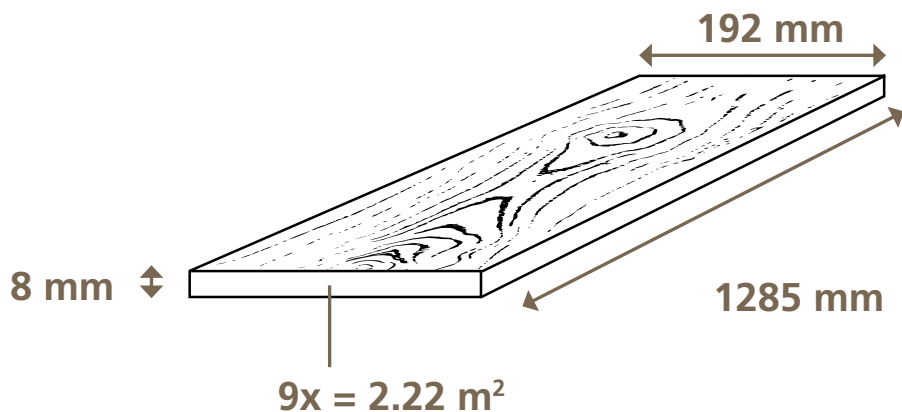

EUROHOME
enjoy living

8461 CHÊNE ST. MORITZ

HIGH QUALITY FLOORING

www.euro-home.com