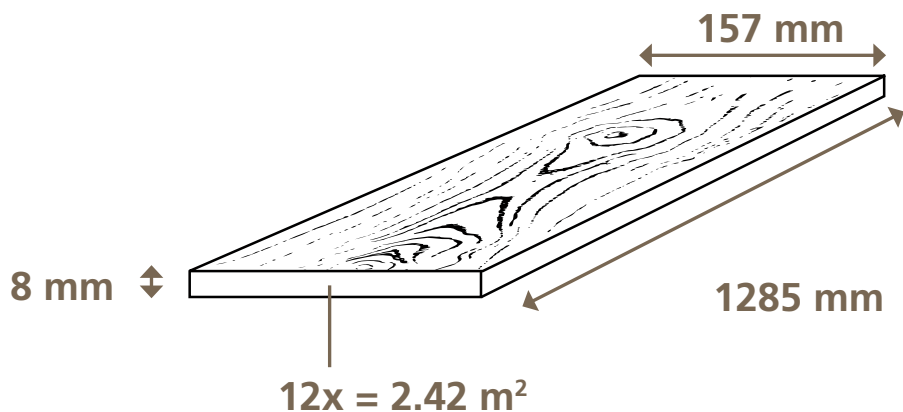

K064 CHÊNE ELEMENTAL

HIGH QUALITY FLOORING

www.euro-home.com