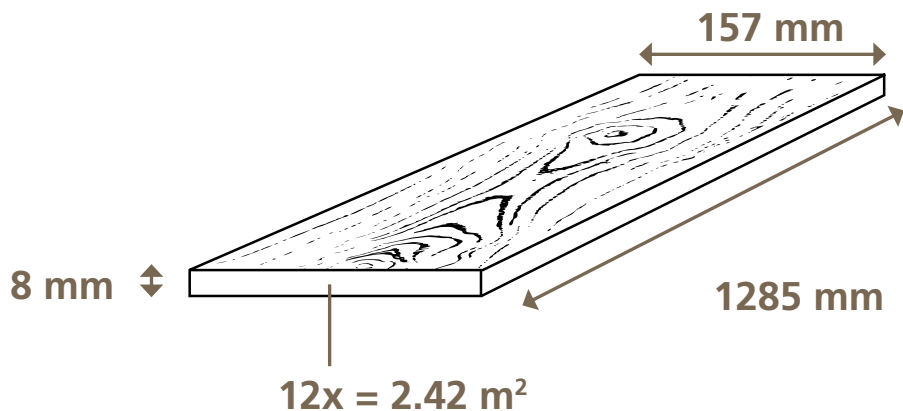

7843 CHÊNE VISTA

HIGH QUALITY FLOORING

www.euro-home.com