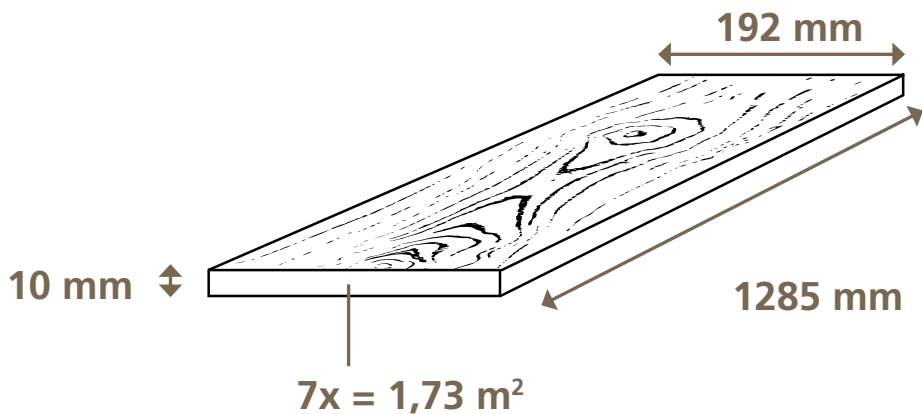

5537 TAWNY CHESTNUT

HIGH QUALITY FLOORING

www.euro-home.com