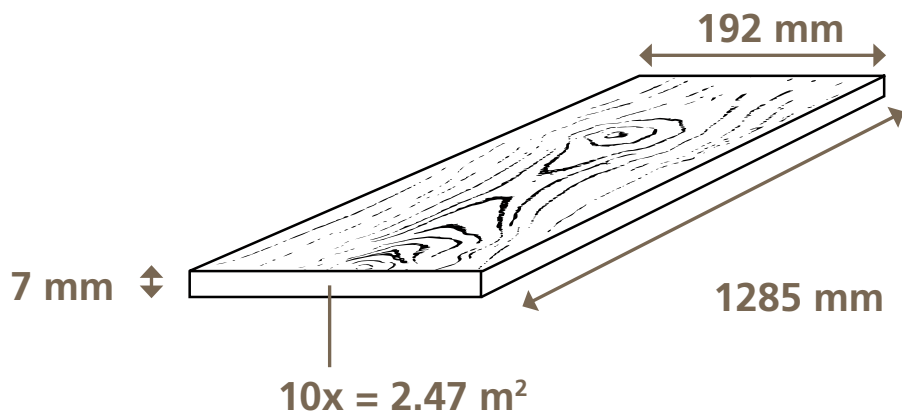

5236 CHÊNE GREENLAND

HIGH QUALITY FLOORING

www.euro-home.com