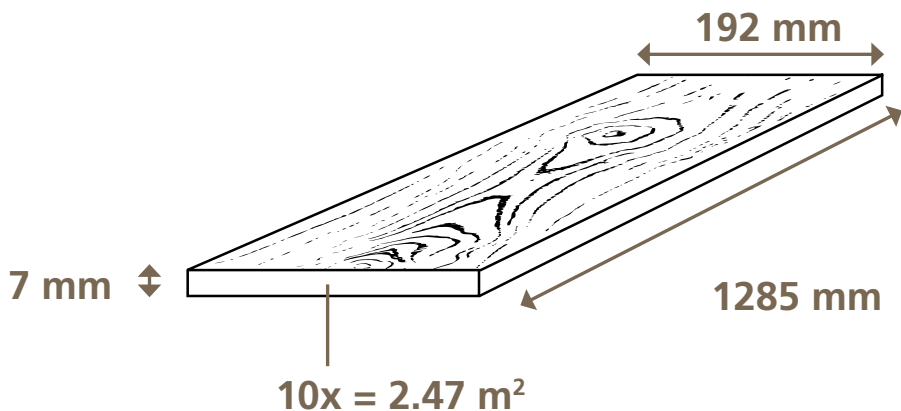

K042 ART WORKS

HIGH QUALITY FLOORING

www.euro-home.com