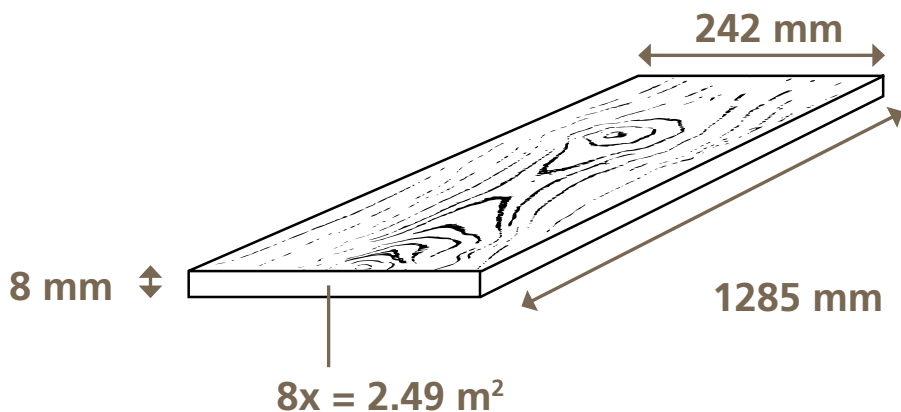

5946 CHÊNE ROCKFORD

HIGH QUALITY FLOORING

www.euro-home.com